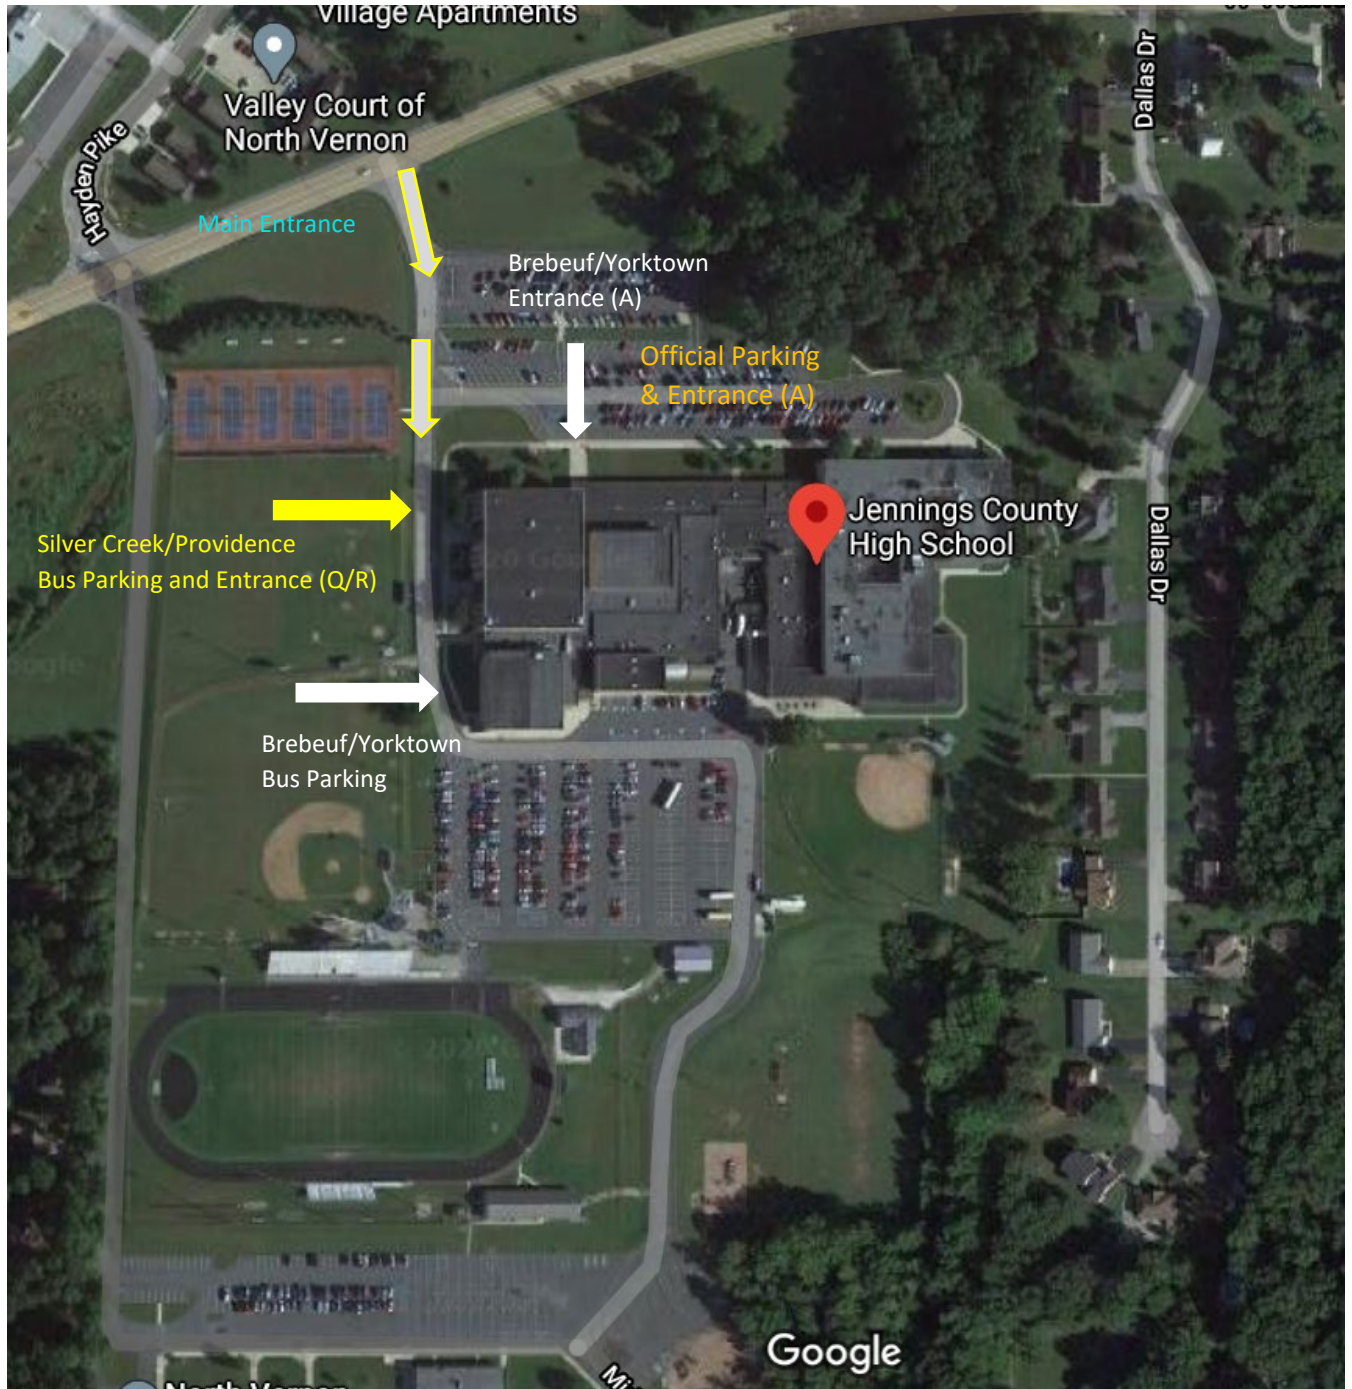

JCHS Volleyball Bus/Team Parking and Entrances

2020 Jennings County Volleyball Semi-State Seating and Map

Providence
Locker Room

Officials
Locker Room

I	J	K	L	M
UPPER HOME FAN SEATING		UPPER HOME FAN SEATING		
LOWER HOME FAN SEATING		LOWER HOME STUDENT SEATING		

Home Team Drop Off:
Entrance A

Yorktown
Locker Room

Home Fan
Entrance

West BENCH (SC – Providence) Scorer's Table East BENCH (Brebeuf – Yorktown)

F

G

WARM-UP AREA
(PRE-MATCH)

VISITOR FAN SEATING

Visitor Team Drop Off:
Bus Parking Lane West of
Gym - Entrance Q or R

E D C B A